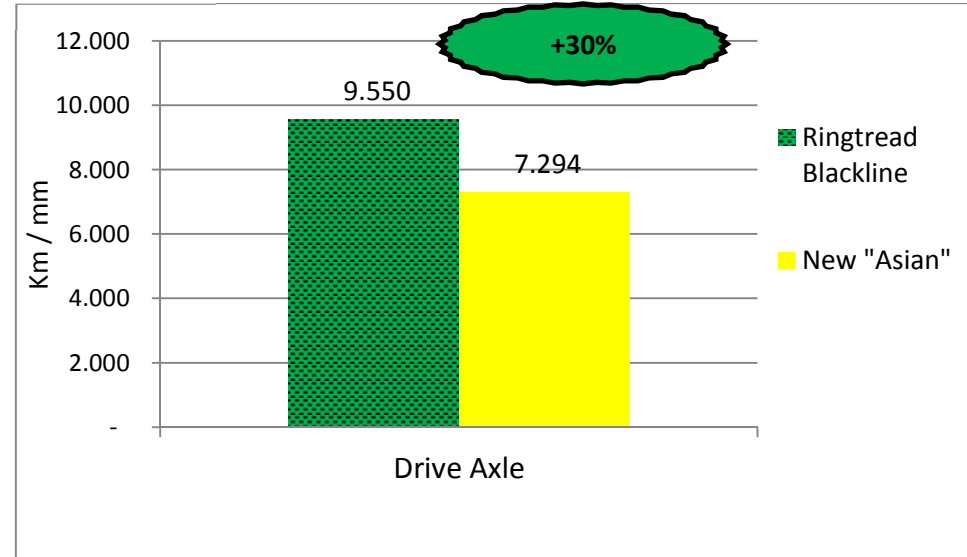

## 295/80R22.5

### F.R. Somerset, UK

- Buxton, High Peak district
- Family owned company
- 50 Years Experience
- Specialised in foods and beverage national transport
- Own fitting facilities

- Three sets of test tyres mounted
- October '13
- 86,000 km run using 9 mm tread depth
- Regular wear
- Ideal traction for type of use